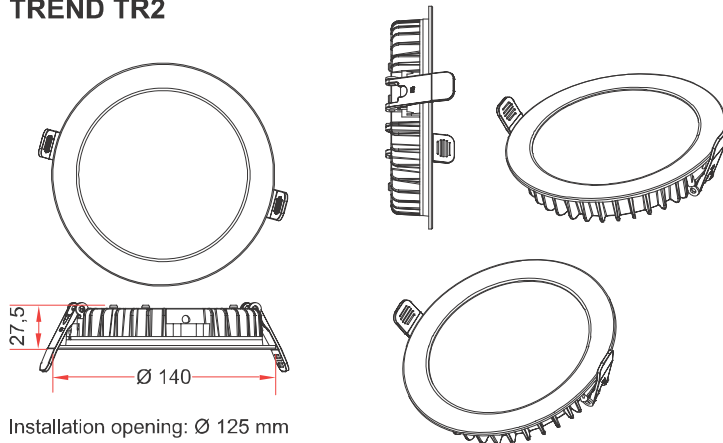

TREND TR

TREND TR1

Installation opening: Ø 90 mm

TREND TR2

Installation opening: Ø 125 mm

TREND TR3

Installation opening: Ø 160 mm