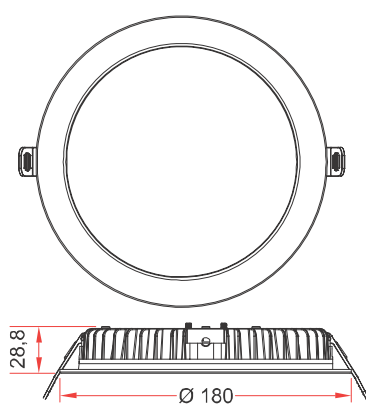

TREND TR

TREND TR1

Installation opening: Ø 90 mm

TREND TR2

Installation opening: Ø 125 mm

TREND TR3

Installation opening: Ø 160 mm