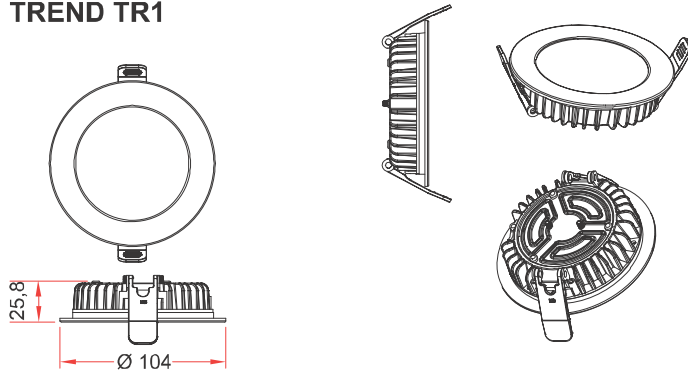

TREND TR

TREND TR1

Installation opening: Ø 90 mm

TREND TR2

Installation opening: Ø 125 mm

TREND TR3

Installation opening: Ø 160 mm