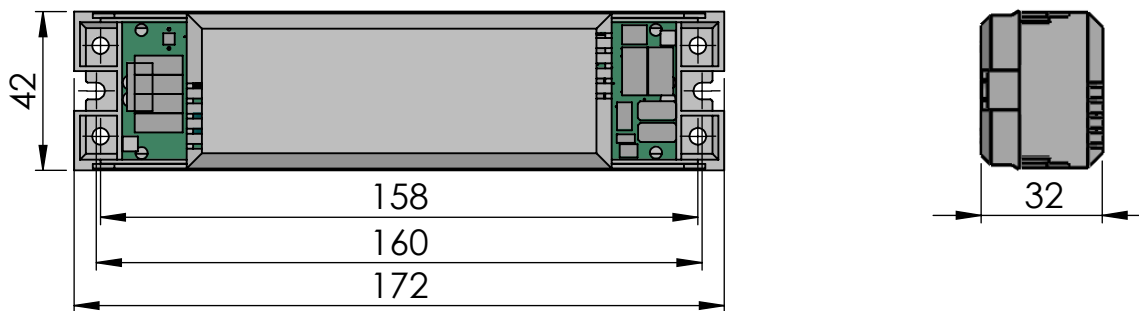

# USL6/USL8 Conversion-Set 6/8W to LED

USL 6

US-8

Central supply

self contained

3,6V - 0,9Ah  
Emergency mode 1h

3,6V - 2,5Ah  
Emergency mode 3h

2x 3,6V - 4Ah  
Emergency mode 8h