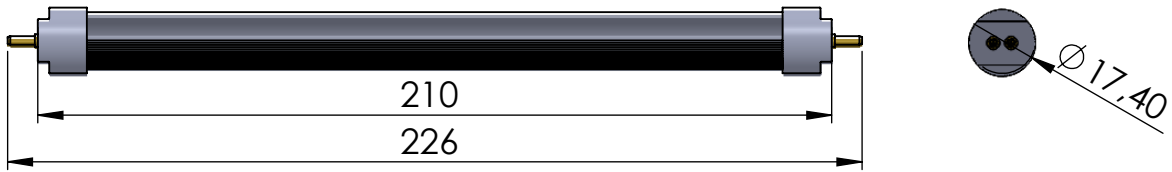

# USL6/USL8 Conversion-Set 6/8W to LED

USL 6

US-8

Central supply

self contained

3,6V - 0,9Ah  
Emergency mode 1h

3,6V - 2,5Ah  
Emergency mode 3h

2x 3,6V - 4Ah  
Emergency mode 8h