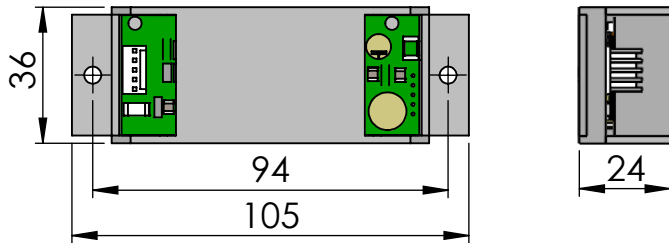

# USL6/USL8 Conversion-Set 6/8W to LED

USL 6

US-8

Central supply

self contained

3,6V - 0,9Ah  
Emergency mode 1h

3,6V - 2,5Ah  
Emergency mode 3h

2x 3,6V - 4Ah  
Emergency mode 8h