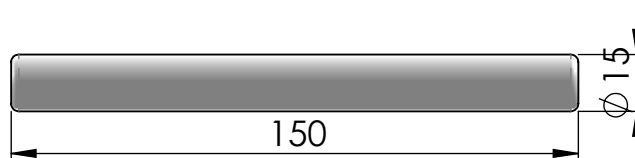

# USL6/USL8 Conversion-Set 6/8W to LED

USL 6

US-8

Central supply

self contained

3,6V - 0,9Ah  
Emergency mode 1h

3,6V - 2,5Ah  
Emergency mode 3h

2x 3,6V - 4Ah  
Emergency mode 8h