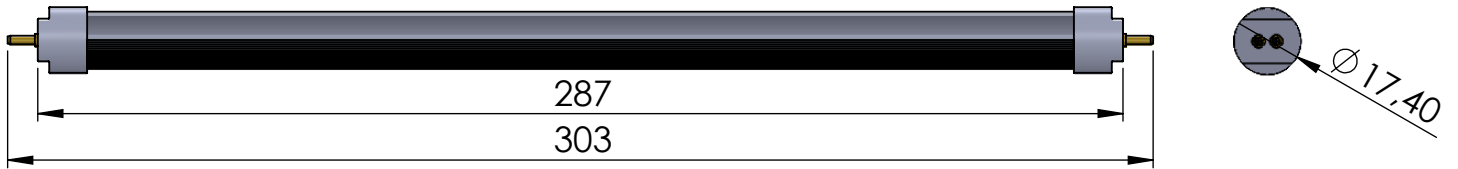

# USL6/USL8 Conversion-Set 6/8W to LED

USL 6

US-8

Central supply

self contained

3,6V - 0,9Ah  
Emergency mode 1h

3,6V - 2,5Ah  
Emergency mode 3h

2x 3,6V - 4Ah  
Emergency mode 8h